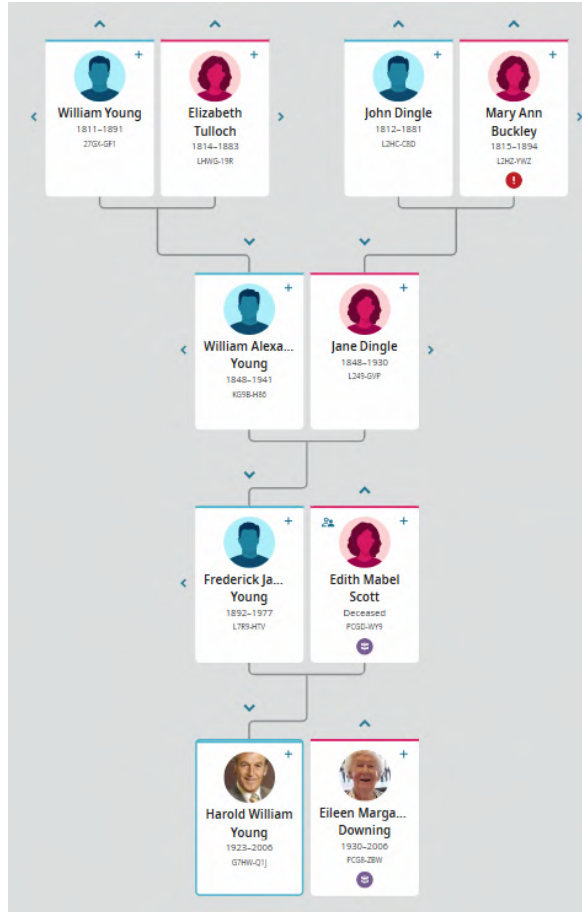

Death 5 July 1980
Phoenix, Maricopa, Arizona, United States

Find by Name Find by ID

Add Ancestor Information

NAME ALTERNATE NAME SDC

First Names
Harold William

Last Names
Young

Add Life Event

BIRTH MARRIAGE RESIDENCE DEATH OBIT

Birth Place

South Australia, Australia

Birth Year (Range)

1926 10

Add Family Member

SPOUSE FATHER MOTHER OTHER PERSON

Show Exact Search

Search for Existing Family Trees

- Open Family Search
- Enter account details
(If 1st time will need to register)
- See own Family Tree
- Search for
Harold William Young
b. 1926, d. 2006
- See results
- See details

A screenshot of the FamilySearch website showing the profile page for Sir Harold William Young KCMG. The page includes a navigation bar with links like "Family Tree", "Search", "Memories", "Get Involved", and "Activities". Below the navigation bar, there are tabs for "Tree", "Recents", "Find", "Following", "Person List", and "My Contributions". The profile section features a photo of Sir Harold William Young KCMG, his name, and his dates of birth and death: "30 June 1923 - 21 November 2006". There are buttons for "VIEW TREE", "VIEW RELATIONSHIP", and "FOLLOW". Below the profile, there are tabs for "About", "Details", "Sources (3)", "Collaborate (0)", "Memories (3)", and "Time Line". The "Details" tab is selected, showing a "Vitals" section with a "Detail View" toggle. The "Vitals" section lists: Name (3 Sources), Birth (3 Sources), Death (2 Sources), Sex (0 Sources), Christening (+ ADD), and Burial (2 Sources). The "Research Help" section shows a "Quality Score: Not Available at This Time" and "There are no pending helps for this person." The "Search Records" section lists "FamilySearch" and "Ancestry".

Explore Young and Downing Family Trees

Trove and Family Search are VERY Addictive

Family Search **Email** to me last week

Discover who your 22 famous relatives are!

Look who you're related to!

Your historical relatives