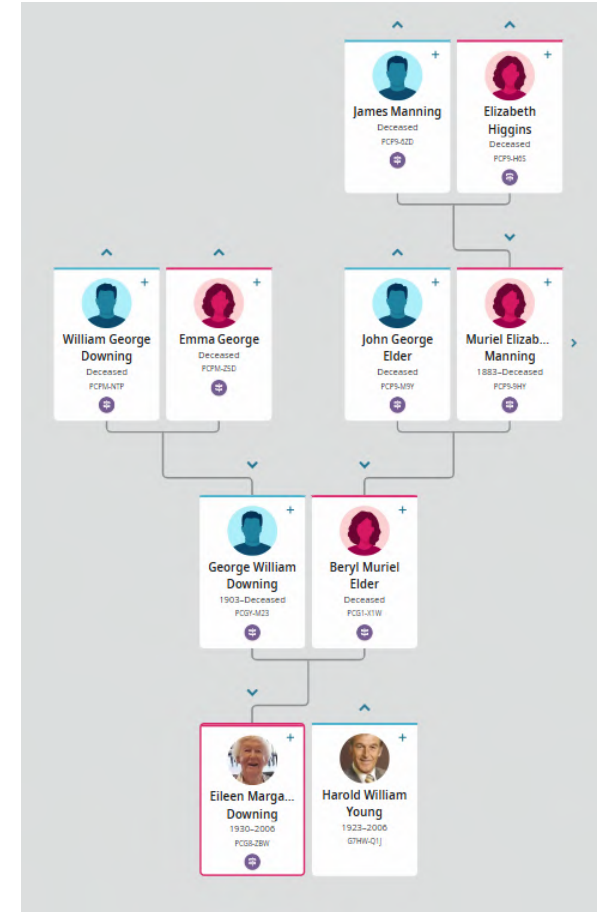

Death 5 July 1980
Phoenix, Maricopa, Arizona, United States

Find by Name Find by ID

Add Ancestor Information

NAME ALTERNATE NAME SDC

First Names
Harold William

Last Names
Young

Add Life Event

BIRTH MARRIAGE RESIDENCE DEATH OBIT

Birth Place

South Australia, Australia

Birth Year (Range)

1926 10

Add Family Member

SPOUSE FATHER MOTHER OTHER PERSON

Show Exact Search

Search for Existing Family Trees

- Open Family Search
- Enter account details
(If 1st time will need to register)
- See own Family Tree
- Search for
Harold William Young
b. 1926, d. 2006
- See results
- See details

A screenshot of the FamilySearch website showing the profile page for Sir Harold William Young KCMG. The page includes a navigation bar with links like "Family Tree", "Search", "Memories", "Get Involved", and "Activities". Below the navigation bar, there are tabs for "Tree", "Recents", "Find", "Following", "Person List", and "My Contributions". The profile section features a photo of Sir Harold William Young KCMG, his name, and his dates of birth and death: "30 June 1923 - 21 November 2006". There are buttons for "VIEW TREE", "VIEW RELATIONSHIP", and "FOLLOW". Below the profile, there are tabs for "About", "Details", "Sources (3)", "Collaborate (0)", "Memories (3)", and "Time Line". The "Details" tab is selected, showing a "Vitals" section with a "Detail View" toggle. The "Vitals" section lists: Name (3 Sources), Birth (3 Sources), Death (2 Sources), Sex (0 Sources), Christening (+ ADD), and Burial (2 Sources). The "Research Help" section shows a "Quality Score: Not Available at This Time" and "There are no pending helps for this person." The "Search Records" section lists "FamilySearch" and "Ancestry".

Explore Young and Downing Family Trees

Trove and Family Search are VERY Addictive

Family Search **Email** to me last week

Discover who your 22 famous relatives are!

Look who you're related to!

Your historical relatives